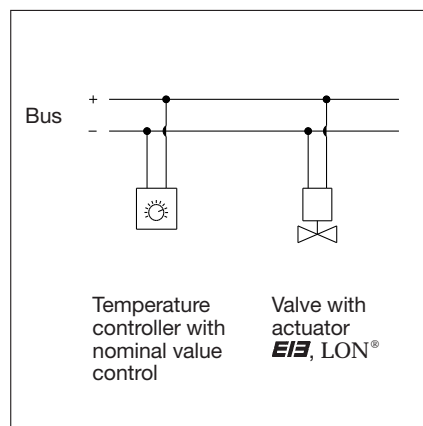

# oventrop

Innovation + Quality

Product range

Electromotive actuators  
systems “**E13**, LON®”

1

2

3

All radiators with integrated distributors or valves with connection thread M 30 x 1.5 or squeeze connection may be externally regulated with the help of the electromotive actuators **EIB** and **LON®**.

The electromotive actuator **EIB** is suitable for a direct connection to the European installation bus control system.

The power absorption is extremely low so that a separate power supply is not needed.

Moreover, the actuators for both bus systems are equipped with an integrated binary entry to which e.g. a window contact may be connected. The connection of the bus and the binary entry is made via a 4-core cable.

When putting the electromotive actuators into operation, they are automatically adjusted to the mounted valves.

When installing **EIB** systems (Twisted Pair) and **LONWORKS®** networks (Link-Power), connection is carried out with only one cable, a pair of wires, communicating with each other via all installation components.