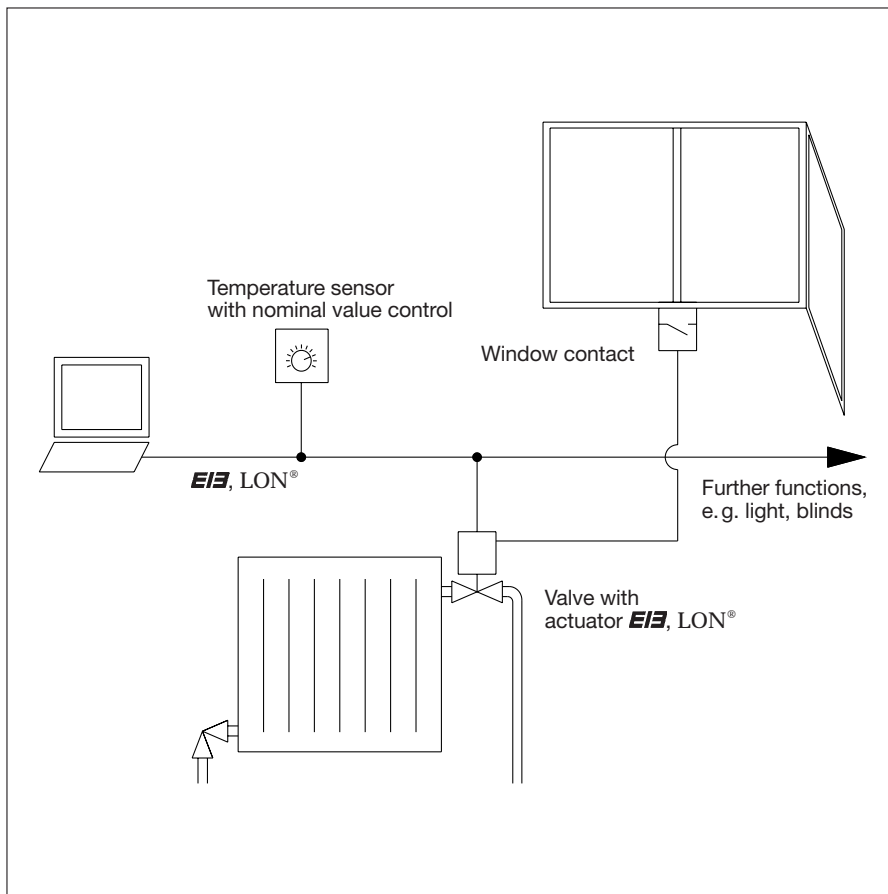

# oventrop

Innovation + Quality

Product range

Electromotive actuators  
systems “**E13**, LON®”

1

2

3

All radiators with integrated distributors or valves with connection thread M 30 x 1.5 or squeeze connection may be externally regulated with the help of the electromotive actuators **EIB** and **LON®**.

The electromotive actuator **EIB** is suitable for a direct connection to the European installation bus control system.

The power absorption is extremely low so that a separate power supply is not needed.

Moreover, the actuators for both bus systems are equipped with an integrated binary entry to which e.g. a window contact may be connected. The connection of the bus and the binary entry is made via a 4-core cable.

When putting the electromotive actuators into operation, they are automatically adjusted to the mounted valves.

When installing **EIB** systems (Twisted Pair) and **LONWORKS®** networks (Link-Power), connection is carried out with only one cable, a pair of wires, communicating with each other via all installation components.